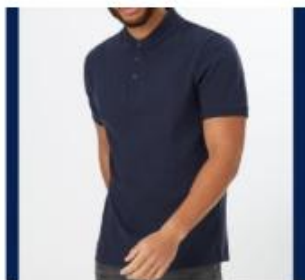

Dark Blue Plain Polo Men Top

Description · 3 Button fastenings

- Short sleeve
- Lasting colour

Fabric details and care

Fabric composition: 50% Cotton 50% Polyester

- Do not dry clean
- Iron according to instructions on care label
- Can be tumble dried
- Can be machine washed **ITEM NO: A11**

N : 5,000